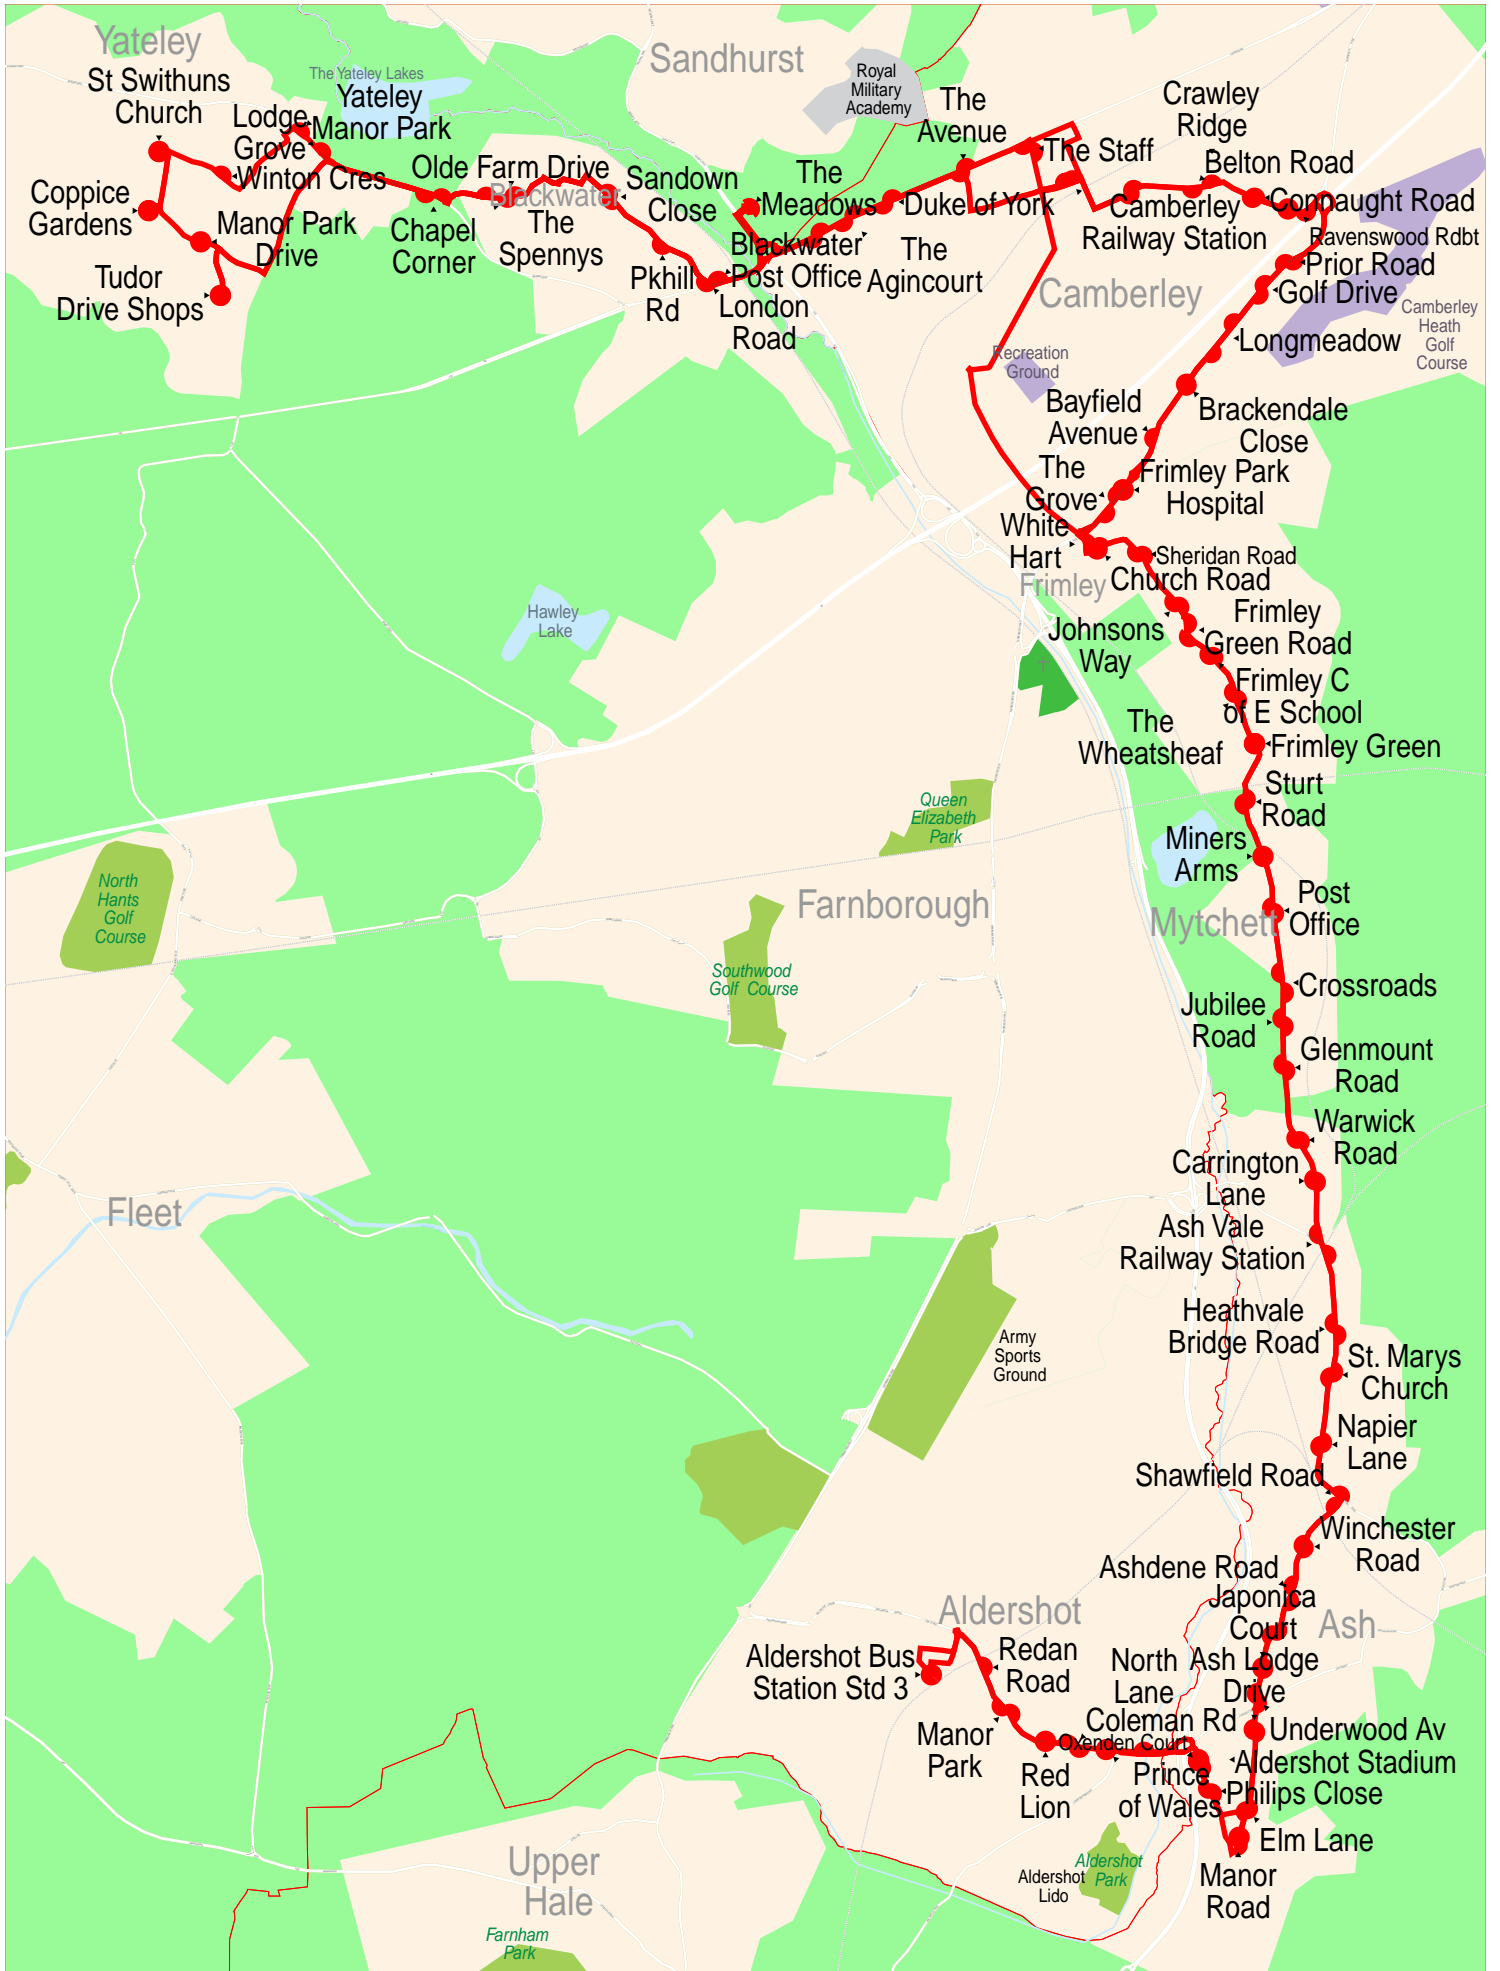

Route map for Stagecoach South service 3

© 2003 NAVTEQ/PTV AG/Map&Guide