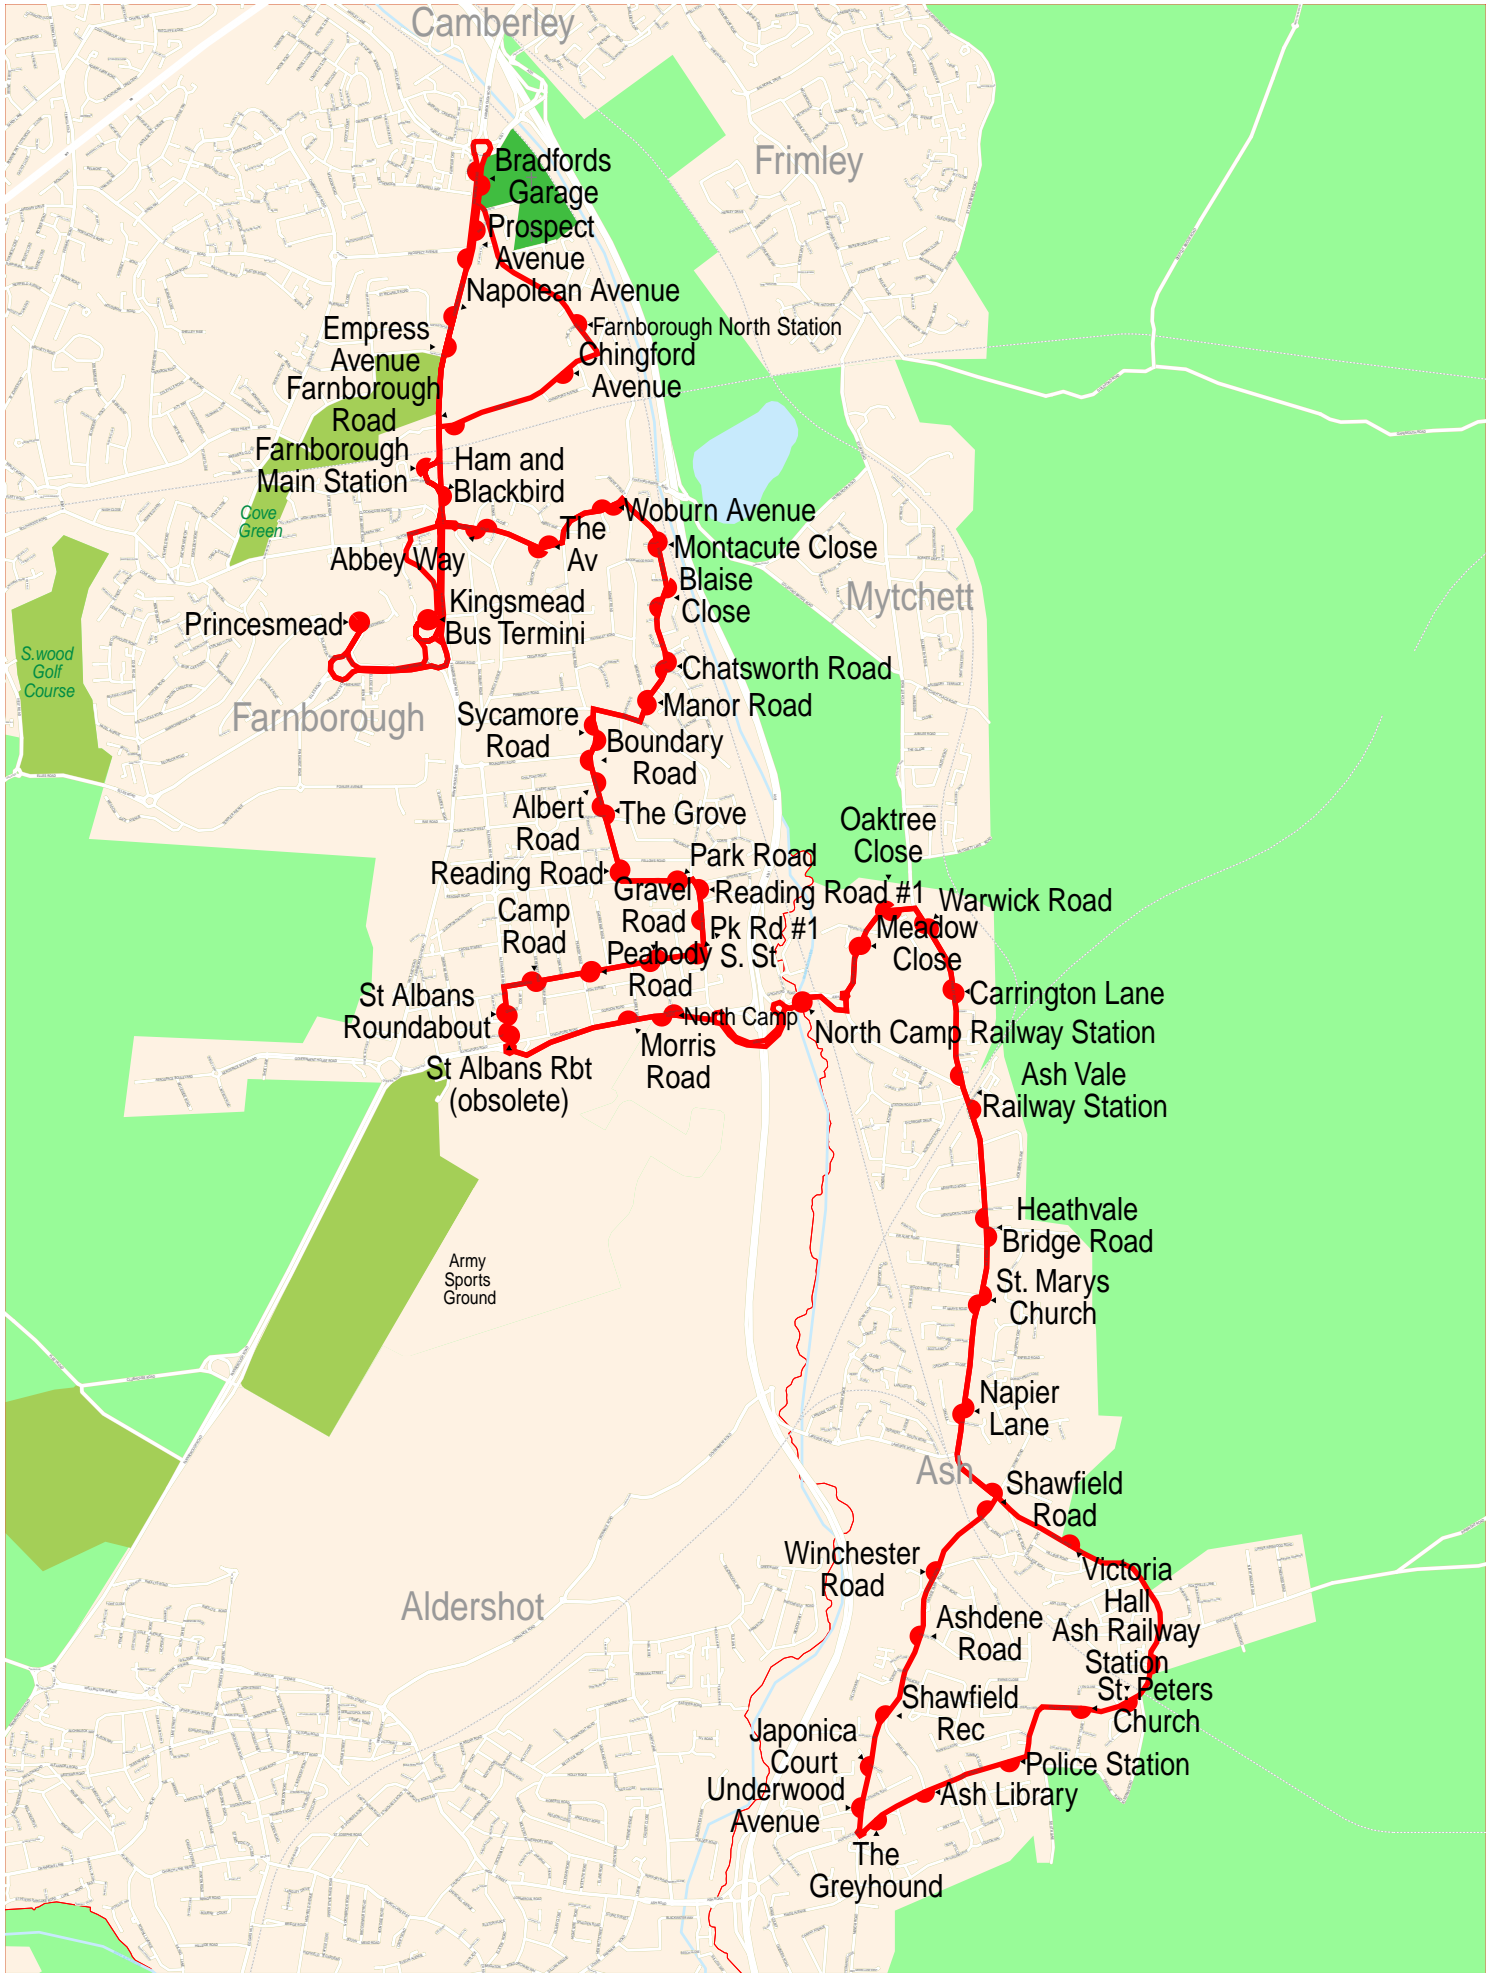

Route map for Stagecoach South service 41

1 km 2 km 3 km 4 km

© 2003 NAVTEQ/PTV AG/Map&Guide